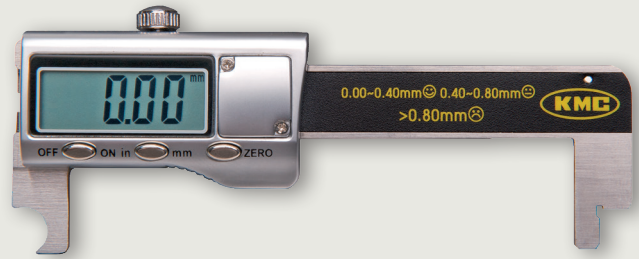

Digital Chain Checker

The perfect tool to indicate the exact chain wear.

Box: 1 / 50 pcs
Art. Nr.: 880448

4 715575 200125