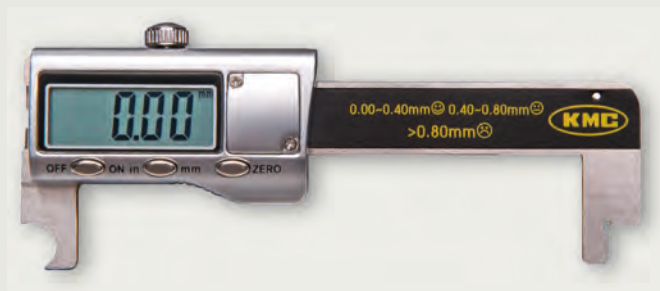

Digital Chain Checker

The perfect tool to indicate the exact chain wear.

Box: 1 / 50 pcs
Art. Nr.: 880448

4 715575 200125