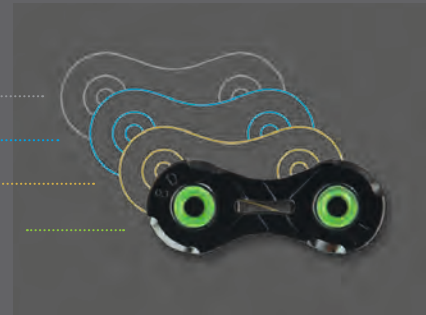

Extreme durability

based on advanced coatings

1. Heat treatment
2. Surface Treatment
3. Nickel coating
4. DLC titanium- carbon coating