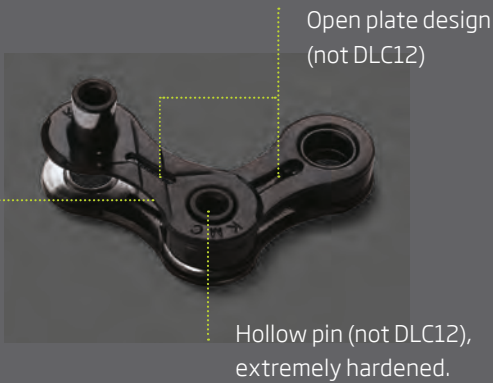

DLC-technology: extremely durable, extremely precise.

Our Titanium-Carbon-Nitride coated chains have an extremely hard surface, reducing friction and wear. As a result, they offer excellent shifting performance and a smooth transmission. Our high-end pin is another feature to reach the best possible durability.

Extremely light, extremely precise

2,05 grams per link (DLC11)