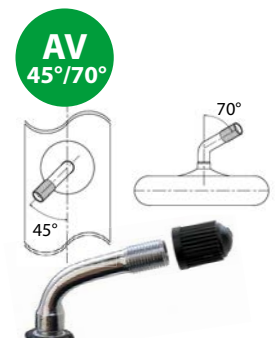

AUTO/SCHRADER/AMERICAN