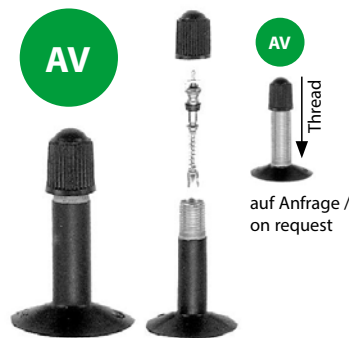

AUTO/SCHRADER/AMERICAN
35/40/48 mm